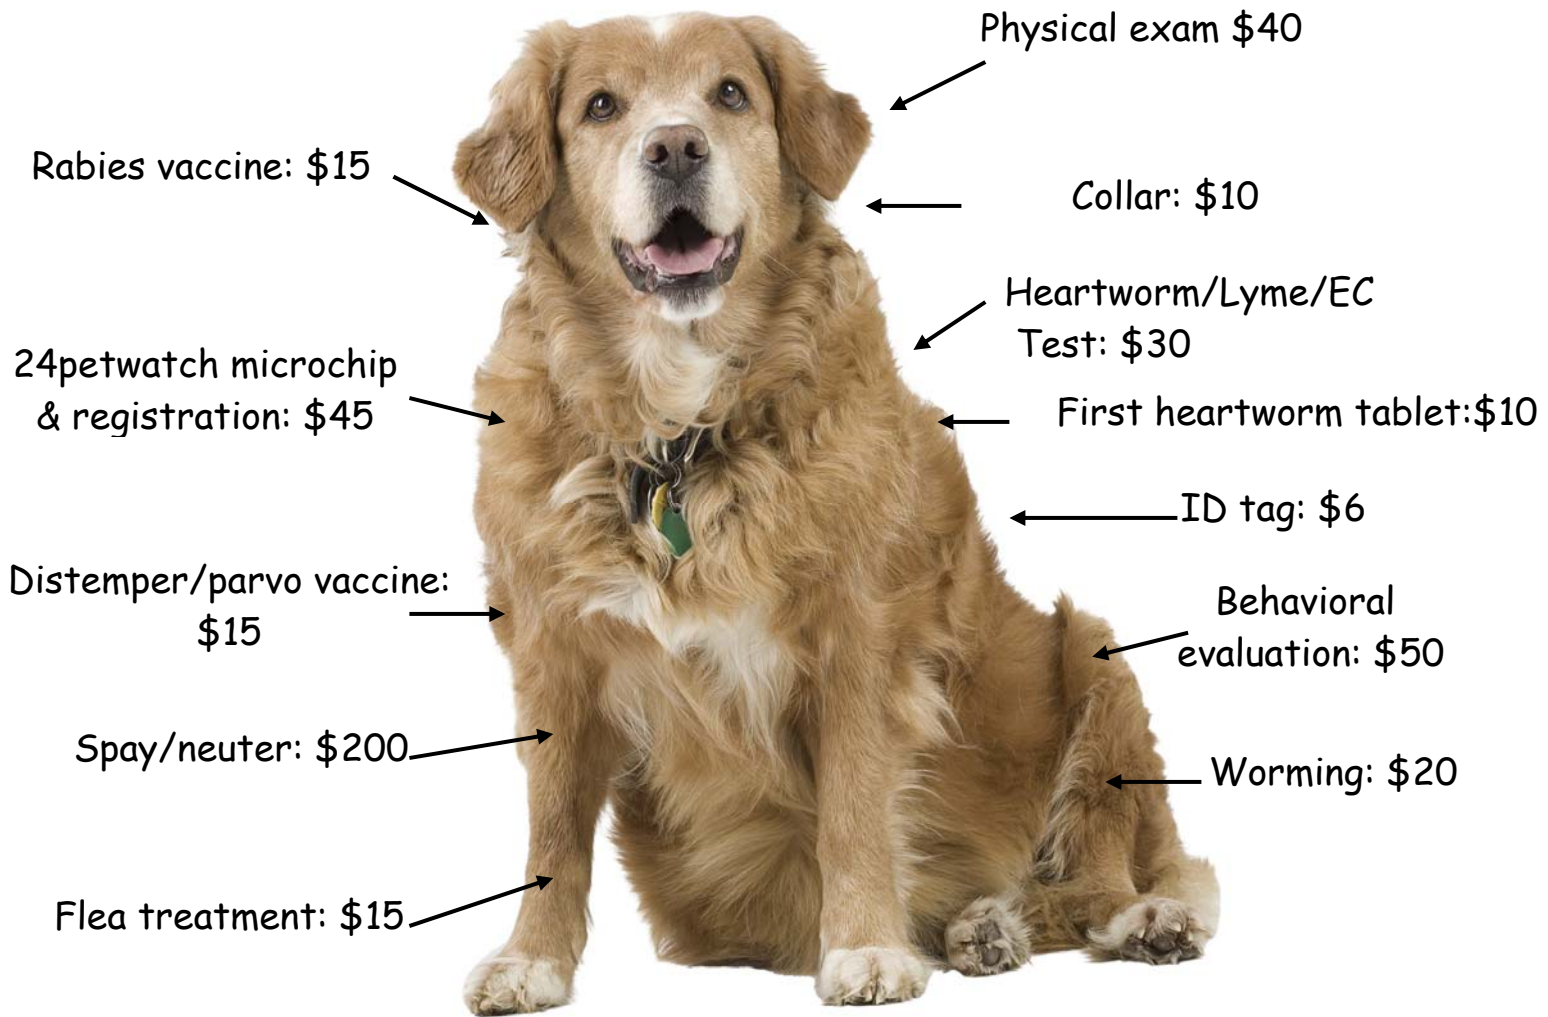

Adopt a dog from the **Second Chance Animal Shelter** and get all these:

www.secondchanceanimals.org

A lifetime of love and companionship: Priceless!

Our adoption fee for adult dogs includes all these, plus a lifetime of support, for only \$135. For puppies, our \$250 adoption fee (a value of over \$450). You also receive an adoption packet filled with valuable savings.